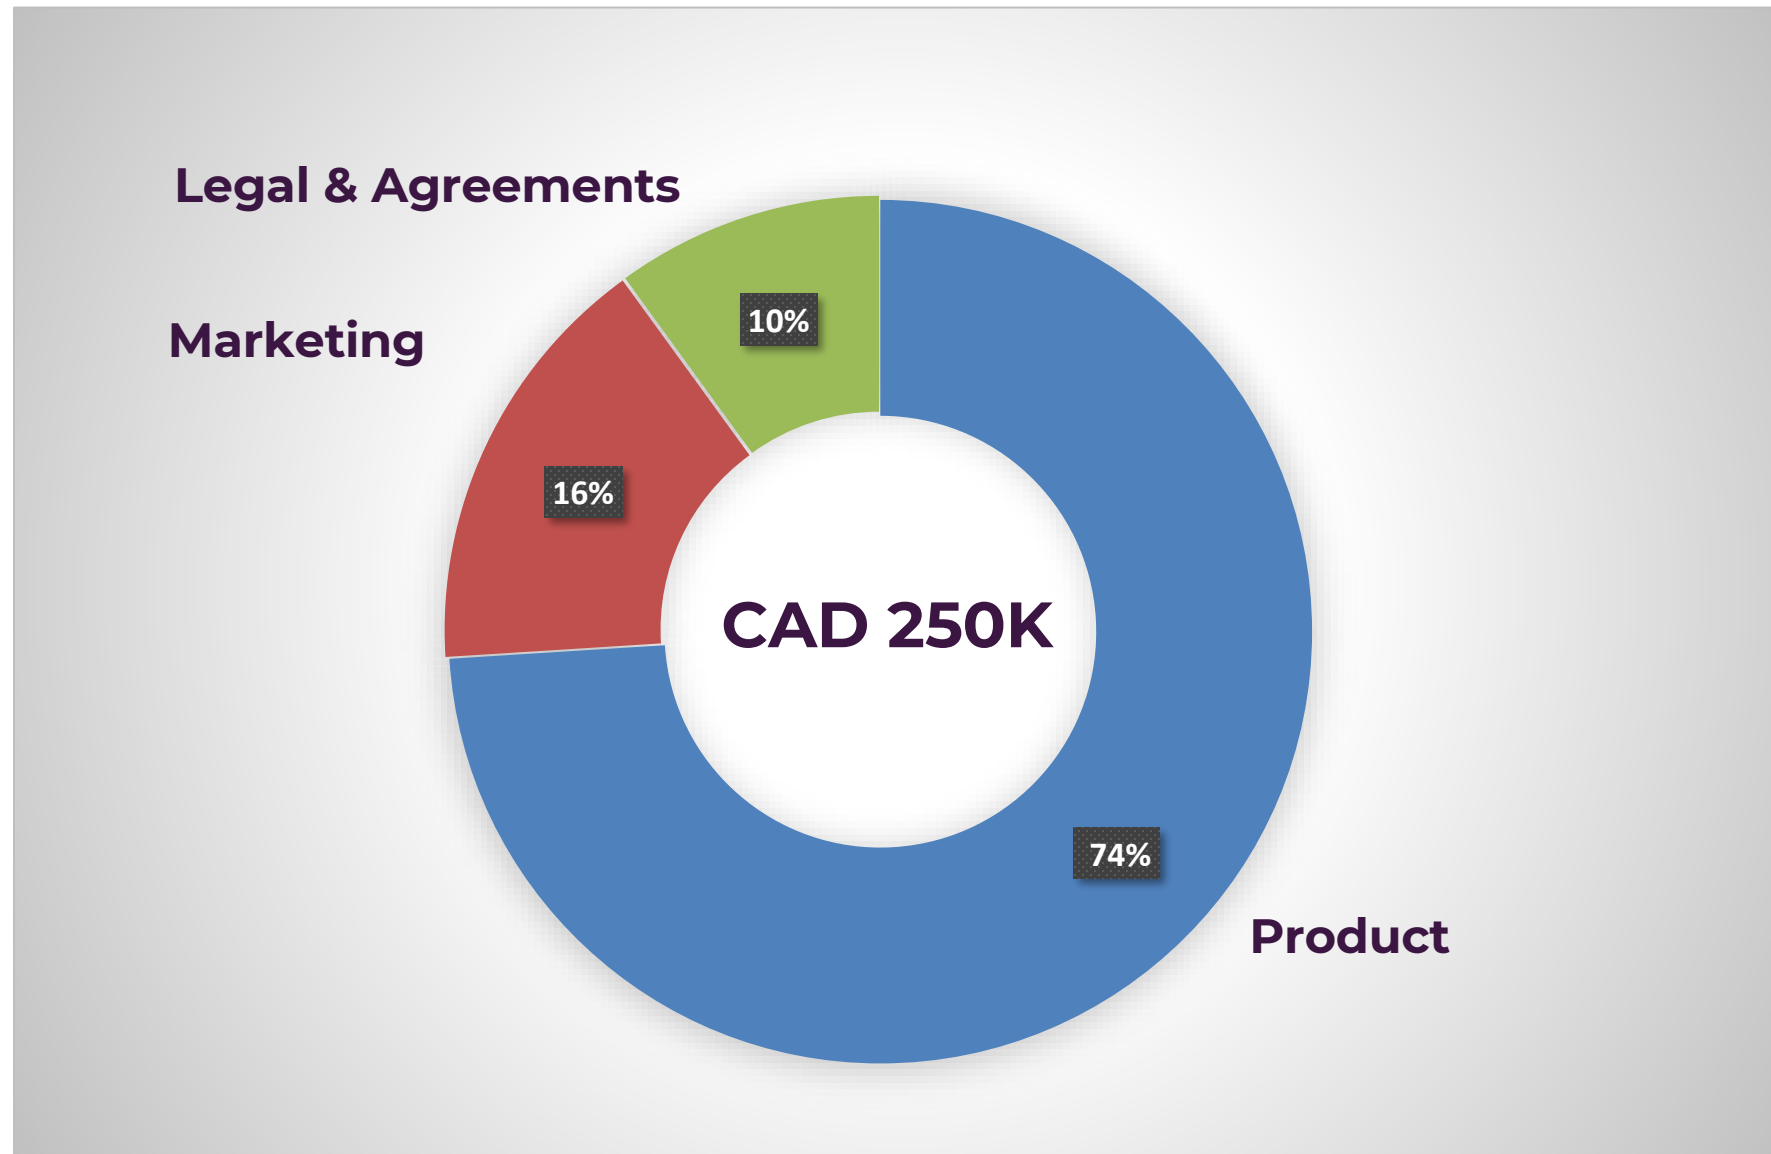

Requested Fund

The pre-seed funding round takes us up to the commencement of revenue generating activities.

- **Product** Platform scope, development, and demo. Southern Time Band rehearsing and performing, generating income, and commencement of the Dreamer series' overture album's recording.
- **Marketing** Structure in place to develop fanbase.
- **Legal & Agreements** Collaboration agreement between STP and STF. STF's charitable status application.

Investor exits will be managed through subsequent funding rounds and share buy backs.